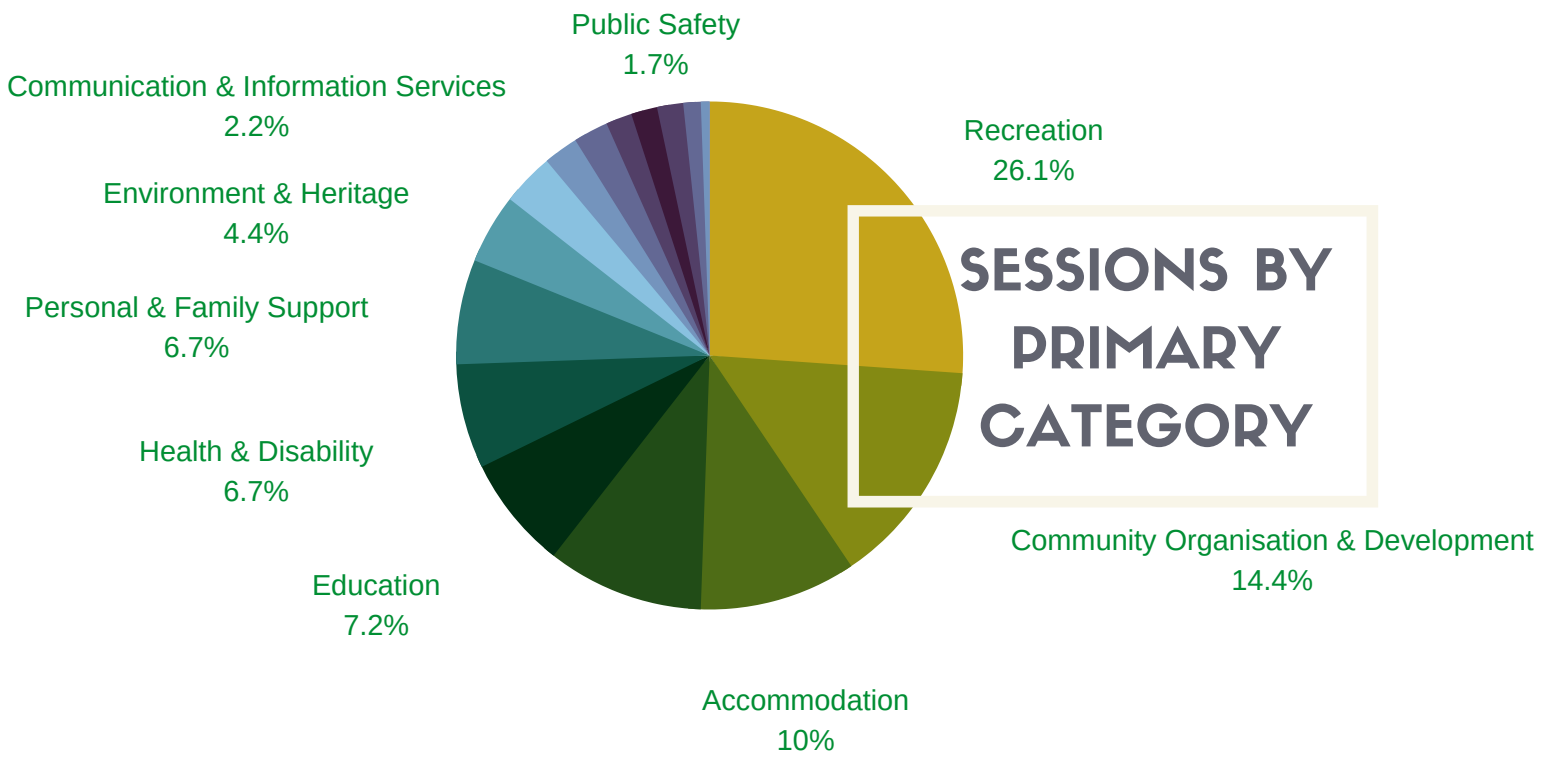

PROSPECT

WHAT ARE OUR COMMUNITY NEEDS?

10388 SESSIONS | 1 JULY 2019 - 30 JUNE 2020

TOP 25 LANDING PAGES:

WHO ARE OUR USERS?