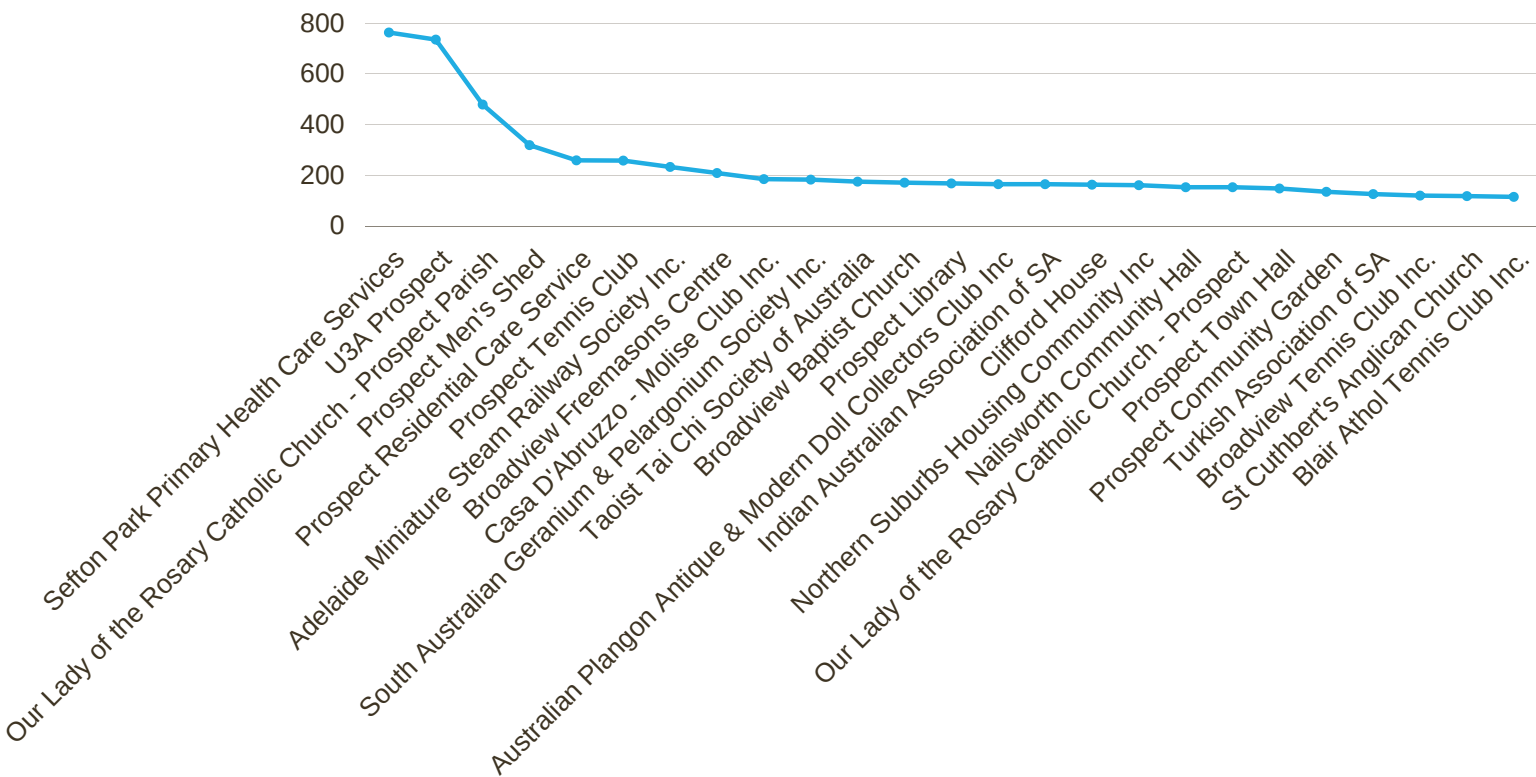

PROSPECT

WHAT ARE OUR COMMUNITY NEEDS?

10388 SESSIONS | 1 JULY 2019 - 30 JUNE 2020

TOP 25 LANDING PAGES:

WHO ARE OUR USERS?